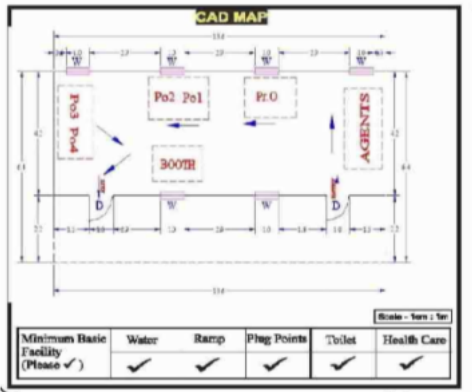

Nazri Naksha

Google Map View

Polling Station Building Front View

Polling Station Front View

Cad View

Key MAP View