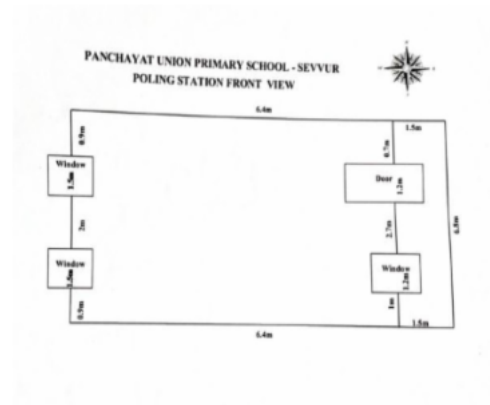

Polling Station Front View