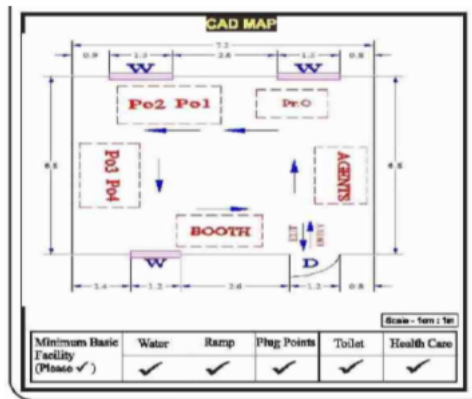

Nazri Naksha

Google Map View

Polling Station Building Front View

Polling Station Front View

Cad View

Key MAP View