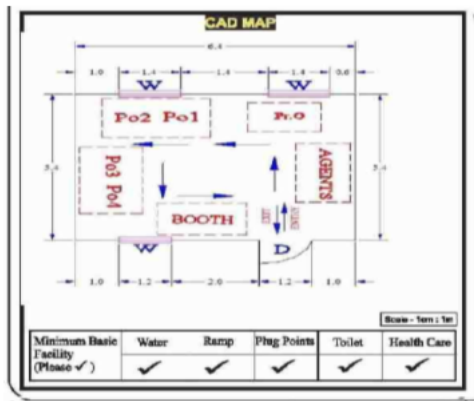

Nazri Naksha

Google Map View

Polling Station Building Front View

Polling Station Front View

Cad View

Key MAP View