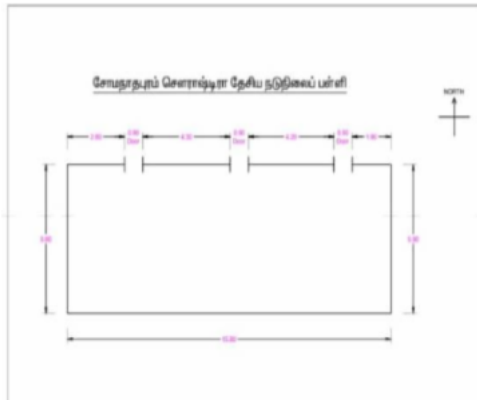

Nazri Naksha

Google Map View

Polling Station Building Front View

Polling Station Front View

Cad View

Key MAP View