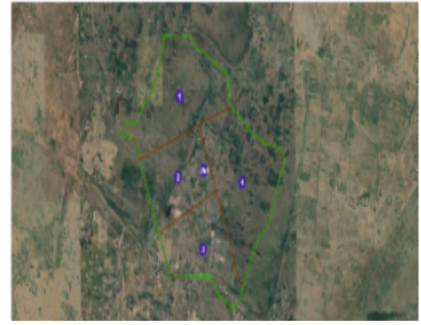

Nazri Naksha

Google Map View