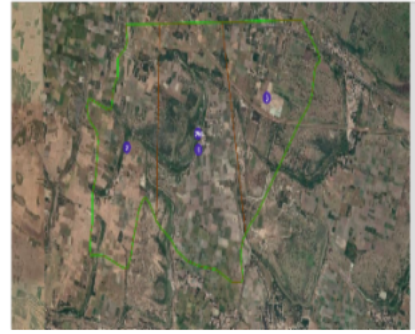

Nazri Naksha

Google Map View