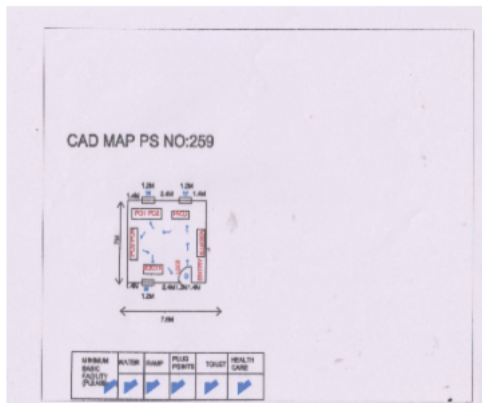

Nazri Naksha

Google Map View

Polling Station Building Front View

Polling Station Front View

Cad View

Key MAP View