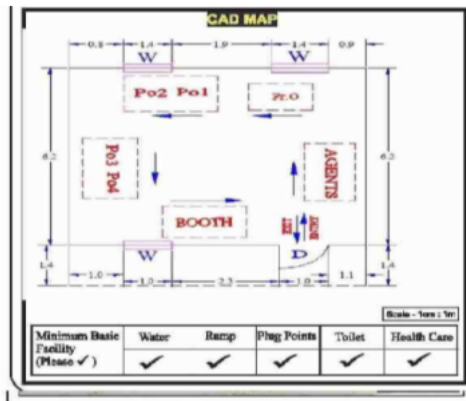

Nazri Naksha

Google Map View

Polling Station Building Front View

Polling Station Front View

Cad View

Key MAP View