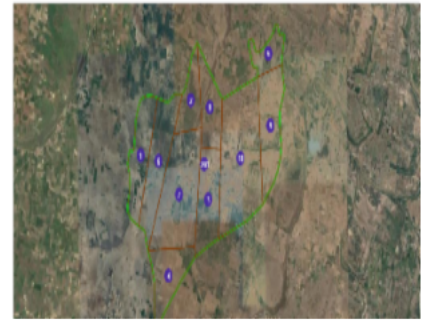

Nazri Naksha

Google Map View