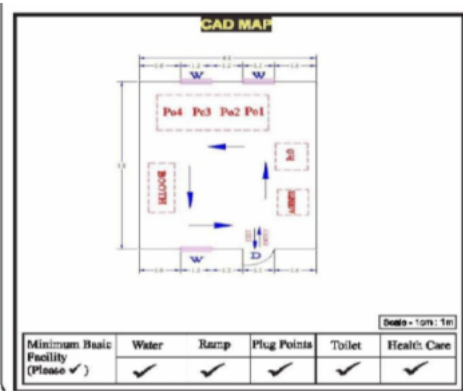

Nazri Naksha

Google Map View

Polling Station Building Front View

Polling Station Front View

Cad View

Key MAP View