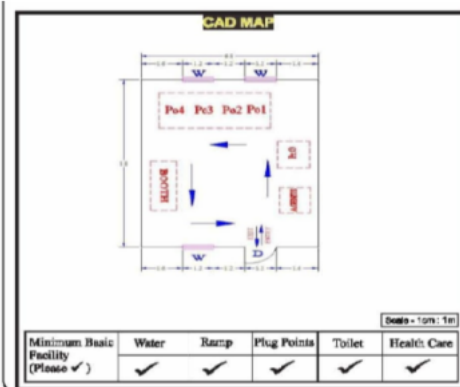

Nazri Naksha

Google Map View

Polling Station Building Front View

Polling Station Front View

Cad View

Key MAP View