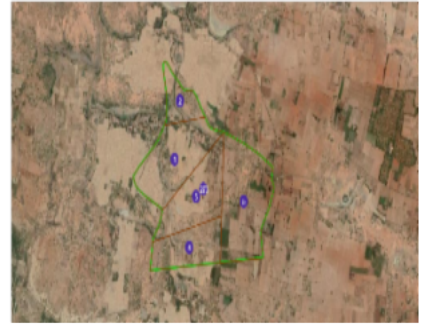

Nazri Naksha

Google Map View