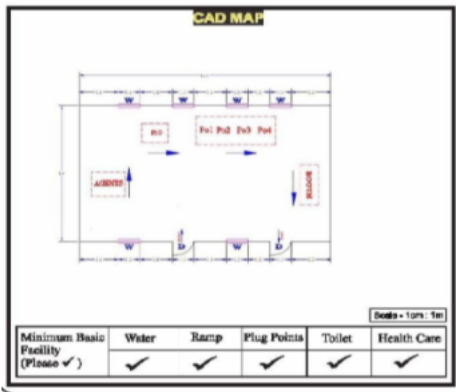

Nazri Naksha

Google Map View

Polling Station Building Front View

Polling Station Front View

Cad View

Key MAP View