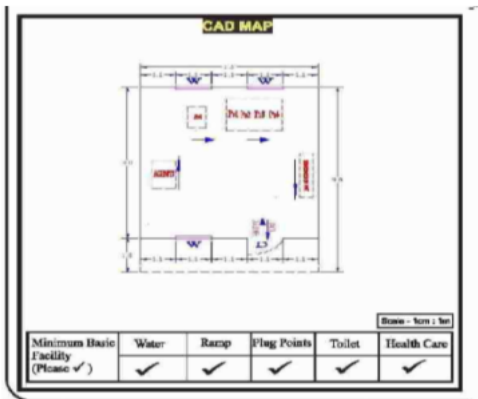

Nazri Naksha

Google Map View

Polling Station Building Front View

Polling Station Front View

Cad View

Key MAP View