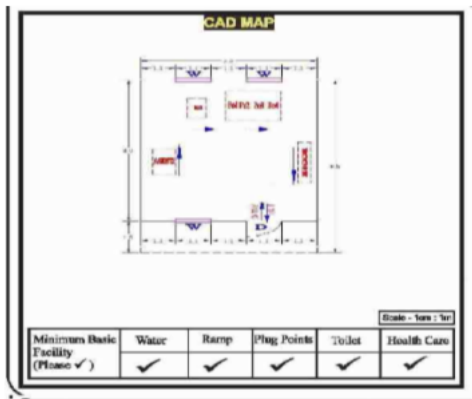

Nazri Naksha

Google Map View

Polling Station Building Front View

Polling Station Front View

Cad View

Key MAP View