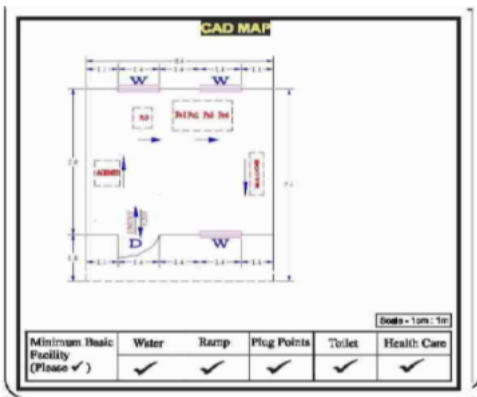

Nazri Naksha

Google Map View

Polling Station Building Front View

Polling Station Front View

Cad View

Key MAP View