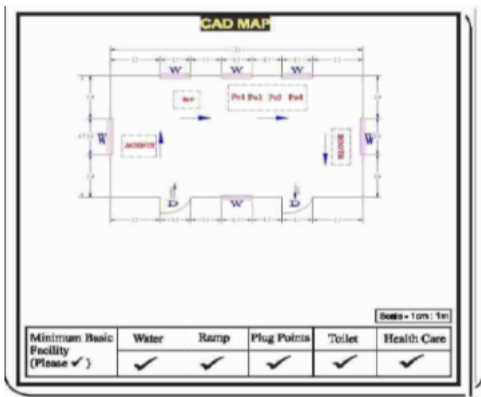

Nazri Naksha

Google Map View

Polling Station Building Front View

Polling Station Front View

Cad View

Key MAP View