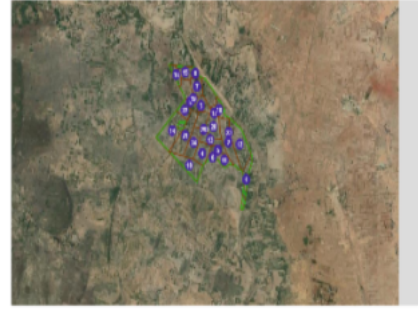

Nazri Naksha

Google Map View