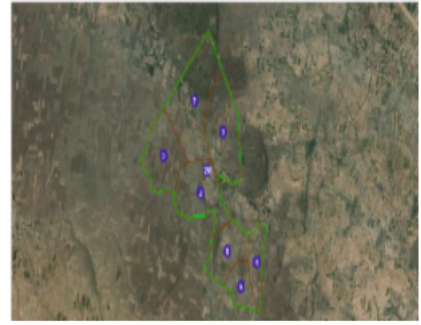

Nazri Naksha

Google Map View