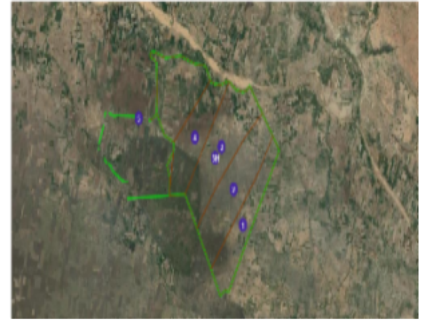

Nazri Naksha

Google Map View