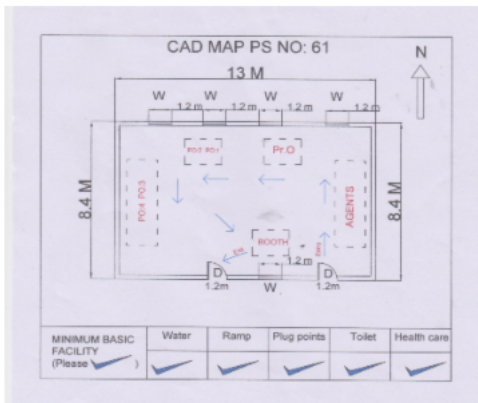

Nazri Naksha

Google Map View

Polling Station Building Front View

Polling Station Front View

Cad View

Key MAP View