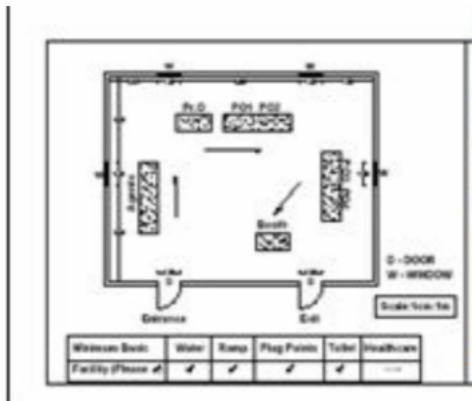

Nazri Naksha

Google Map View

Polling Station Building Front View

Polling Station Front View

Cad View

Key MAP View