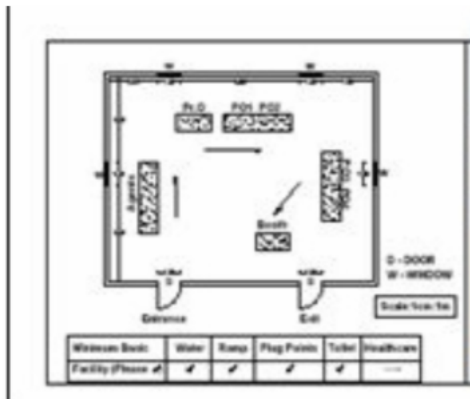

Nazri Naksha

Google Map View

Polling Station Building Front View

Polling Station Front View

Cad View

Key MAP View