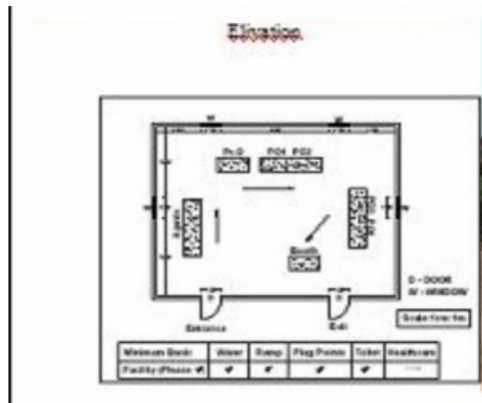

Nazri Naksha

Google Map View

Polling Station Building Front View

Polling Station Front View

Cad View

Key MAP View