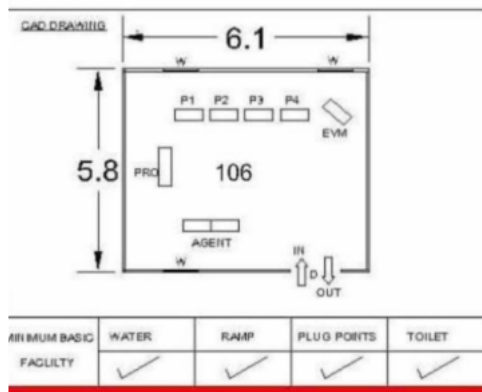

Nazri Naksha

Google Map View

Cad View