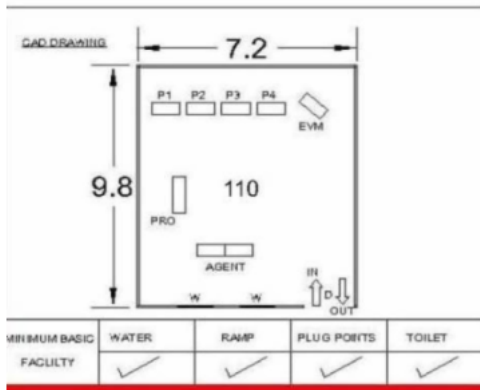

Nazri Naksha

Google Map View

Cad View