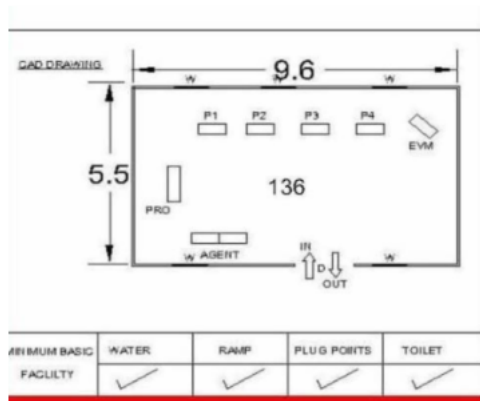

Nazri Naksha

Google Map View

Polling Station Building Front View

Polling Station Front View

Cad View

Key MAP View