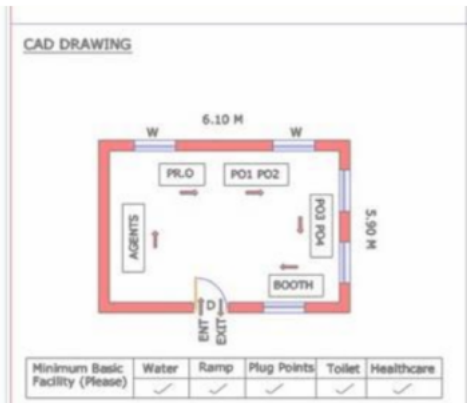

Nazri Naksha

Google Map View

Polling Station Building Front View

Polling Station Front View

Cad View

Key MAP View