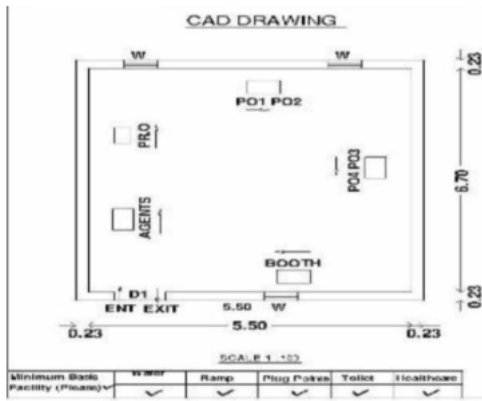

Nazri Naksha

Google Map View

Polling Station Building Front View

Polling Station Front View

Cad View

Key MAP View