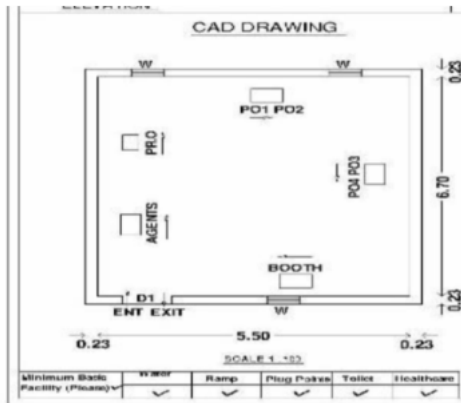

Nazri Naksha

Google Map View

Polling Station Building Front View

Polling Station Front View

Cad View

Key MAP View