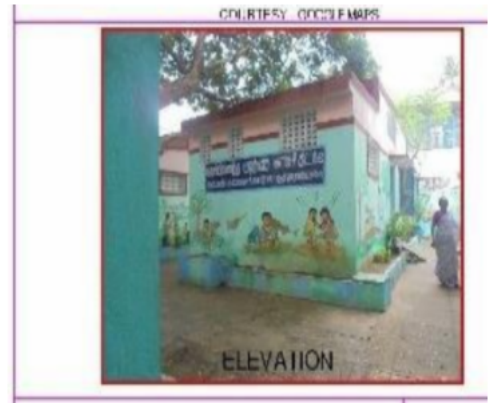

Polling Station Front View