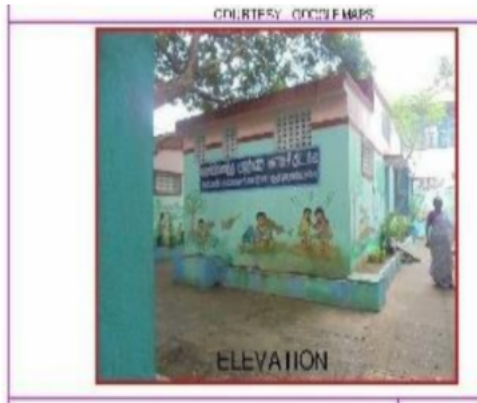

Polling Station Building Front View