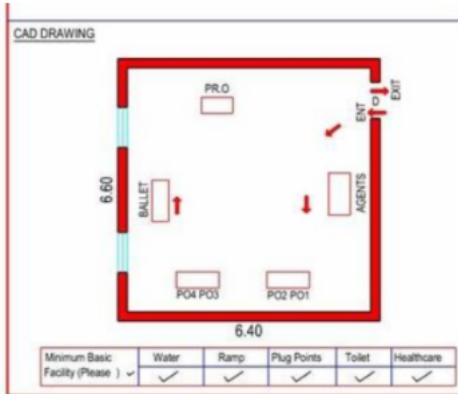

Nazri Naksha

Google Map View

Polling Station Building Front View

Polling Station Front View

Cad View

Key MAP View