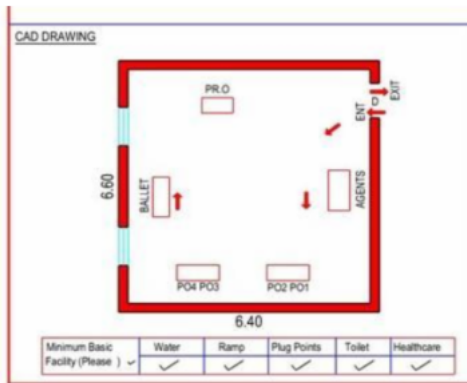

Nazri Naksha

Google Map View

Polling Station Building Front View

Polling Station Front View

Cad View

Key MAP View