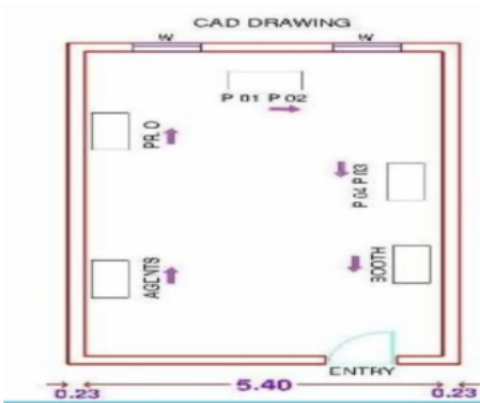

Nazri Naksha

Google Map View

Polling Station Building Front View

Polling Station Front View

Cad View

Key MAP View