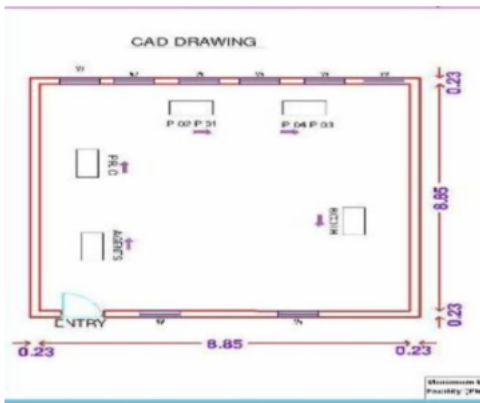

Nazri Naksha

Google Map View

Polling Station Building Front View

Polling Station Front View

Cad View

Key MAP View