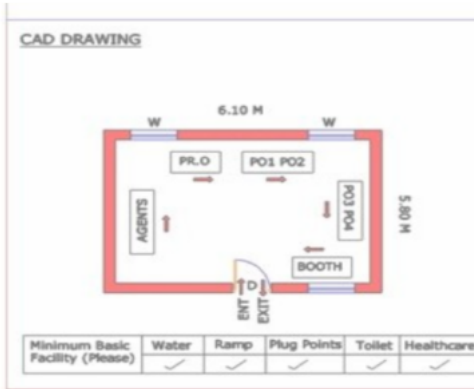

Nazri Naksha

Google Map View

Cad View