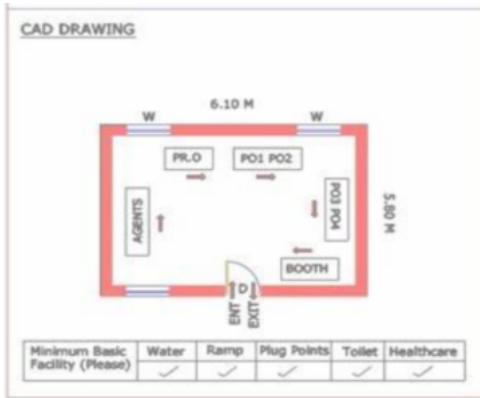

Nazri Naksha

Google Map View

Polling Station Building Front View

Polling Station Front View

Cad View

Key MAP View