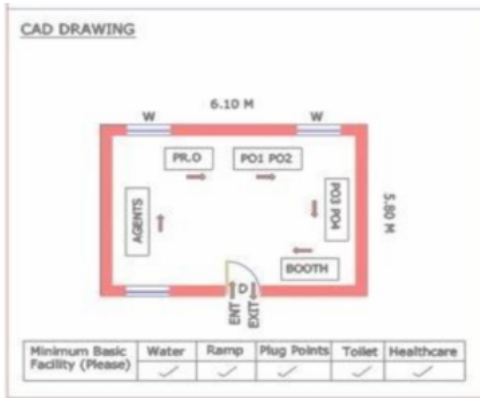

Nazri Naksha

Google Map View

Polling Station Building Front View

Polling Station Front View

Cad View

Key MAP View