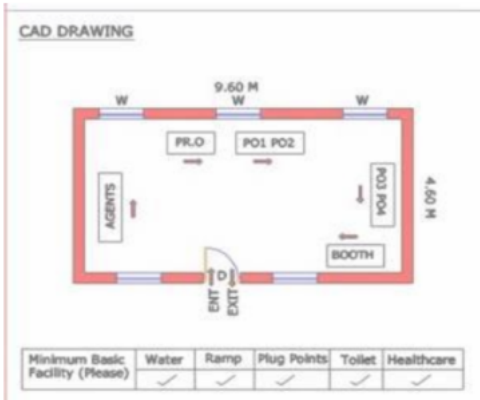

Nazri Naksha

Google Map View

Cad View