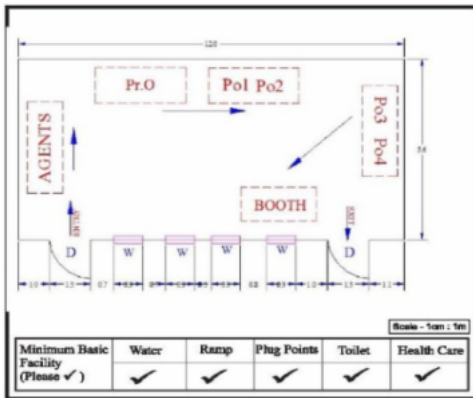

Nazri Naksha

Google Map View

Polling Station Building Front View

Polling Station Front View

Cad View

Key MAP View