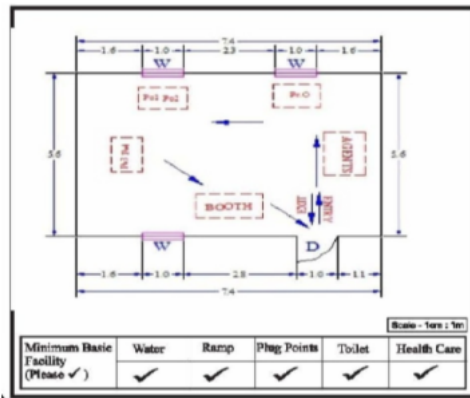

Nazri Naksha

Google Map View

Polling Station Building Front View

Polling Station Front View

Cad View

Key MAP View