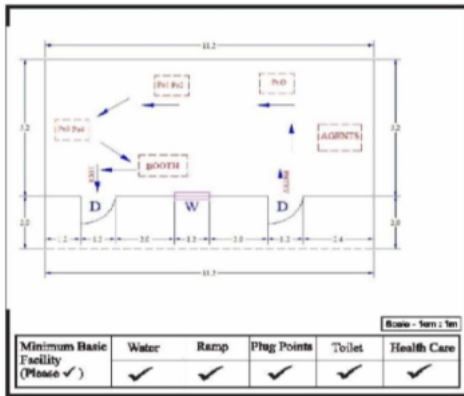

Nazri Naksha

Google Map View

Cad View