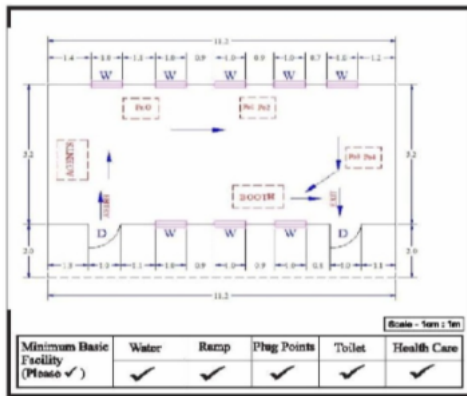

Nazri Naksha

Google Map View

Polling Station Building Front View

Polling Station Front View

Cad View

Key MAP View