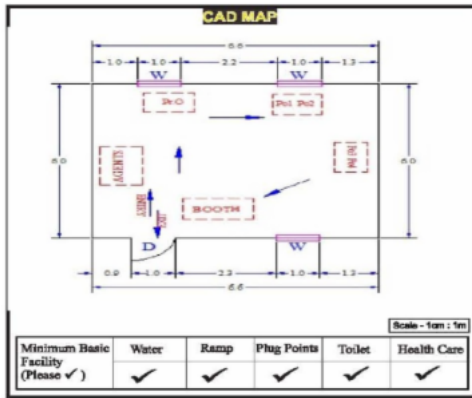

Nazri Naksha

Google Map View

Polling Station Building Front View

Polling Station Front View

Cad View

Key MAP View