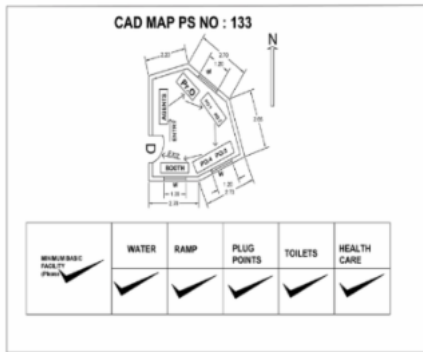

Nazri Naksha

Google Map View

Polling Station Building Front View

Polling Station Front View

Cad View

Key MAP View