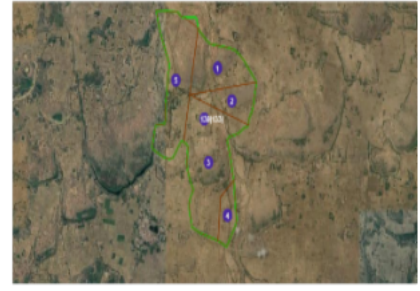

Nazri Naksha

Google Map View