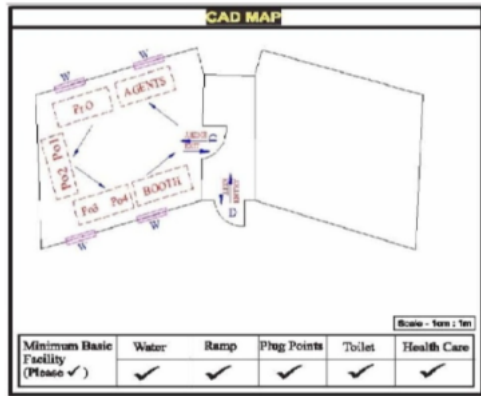

Nazri Naksha

Google Map View

Polling Station Building Front View

Polling Station Front View

Cad View

Key MAP View