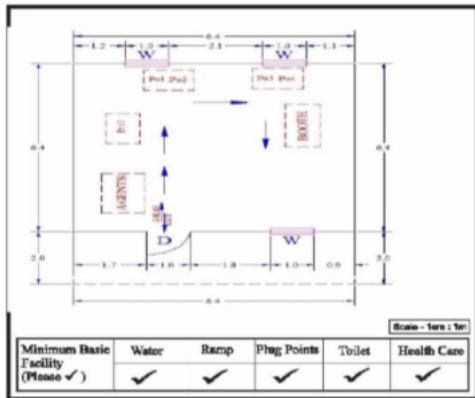

Nazri Naksha

Google Map View

Polling Station Building Front View

Polling Station Front View

Cad View

Key MAP View