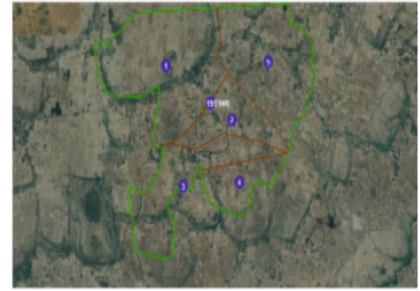

Nazri Naksha

Google Map View